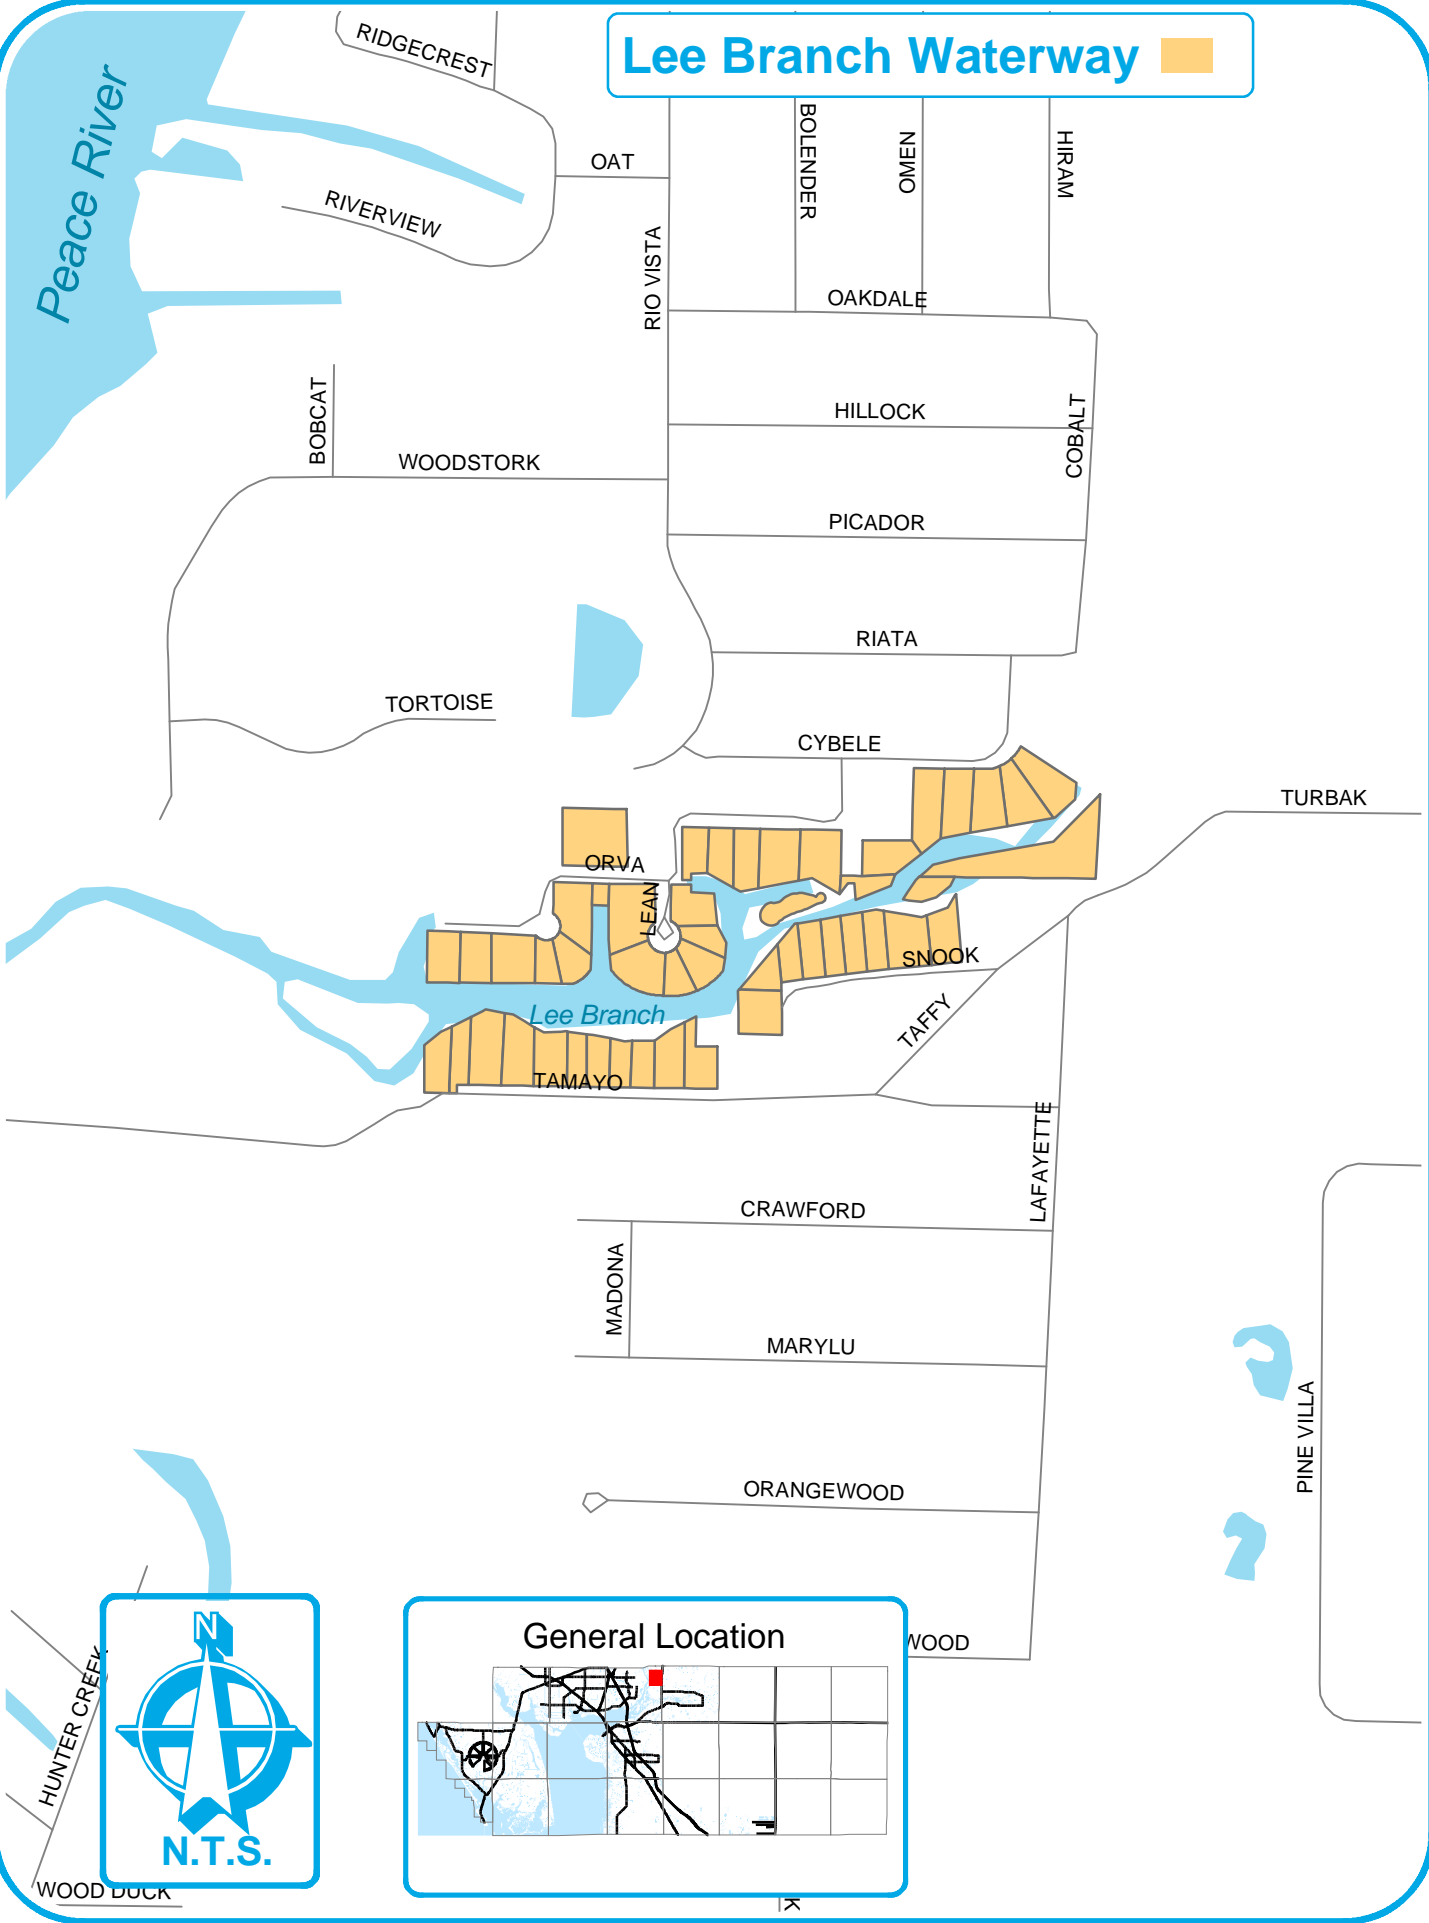

Lee Branch Waterway

HUNTER CREEK
WOOD DUCK