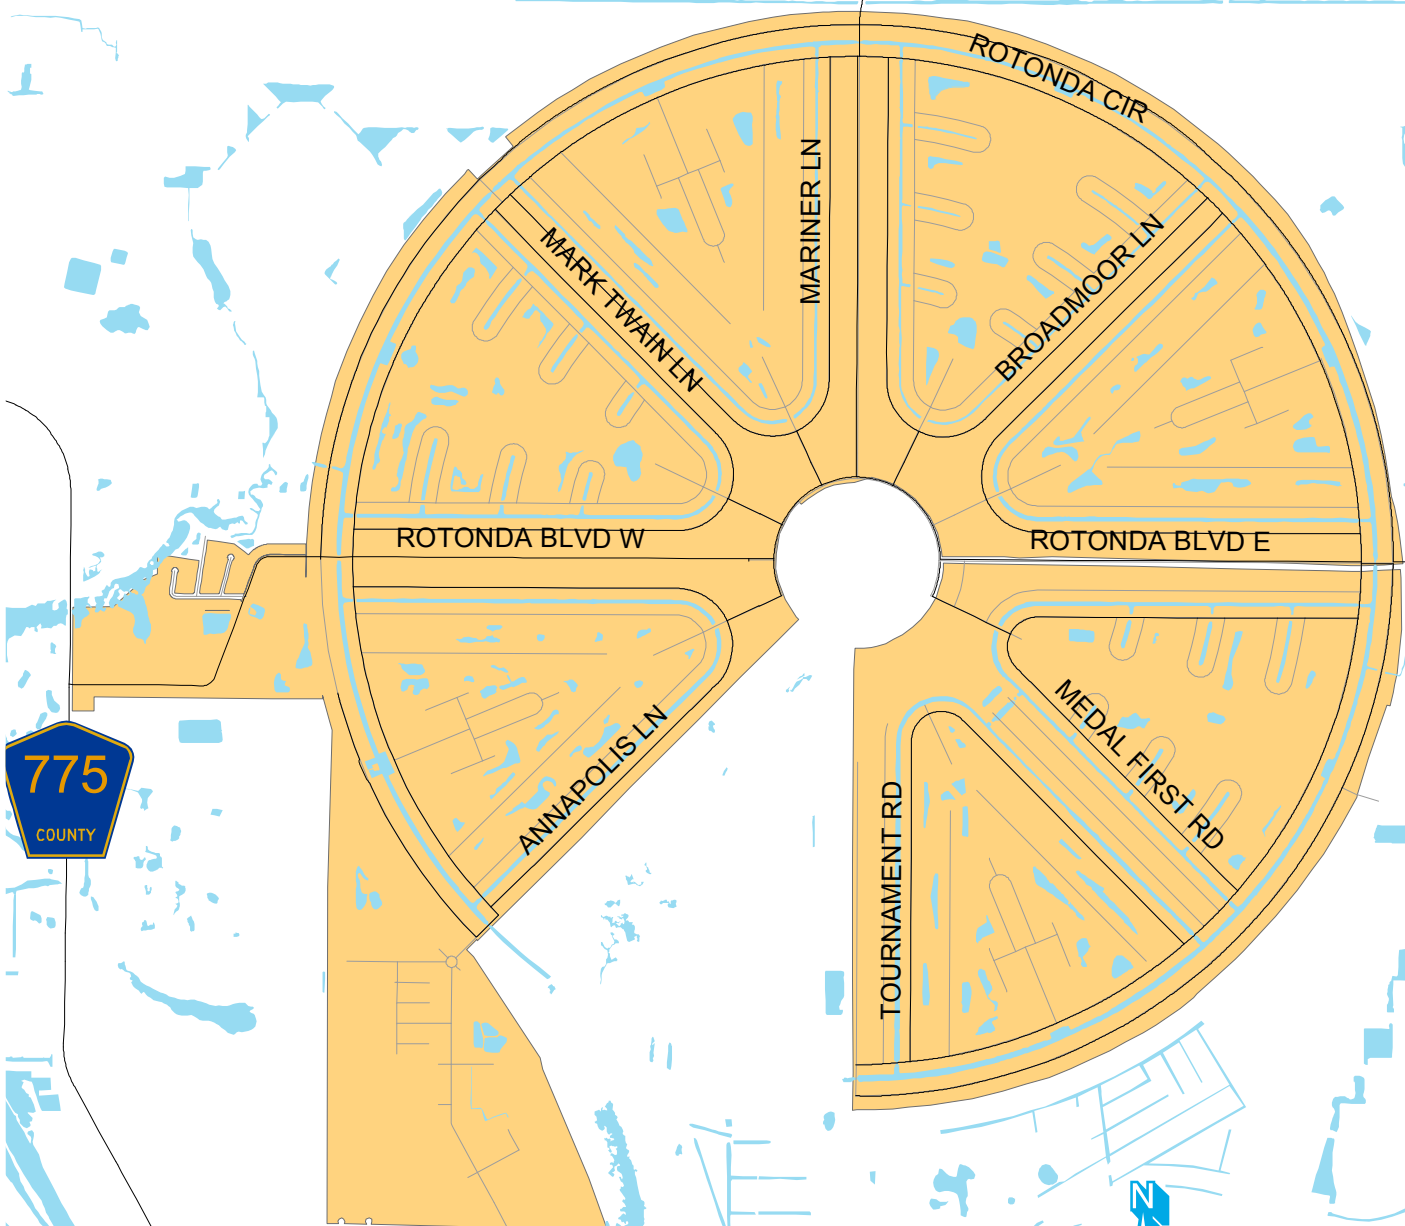

# Rotonda West Streets and Drainage

## General Location

This map is a representation of compiled public information. It is believed to be an accurate and true depiction for the stated purpose.  
© Copyright 1999,2000,2001,2002,2003,2004,&2005 Punta Gorda, FL by Charlotte County Public Works Engineering Department.  
Prepared 8-Nov-05 R ENGLISH